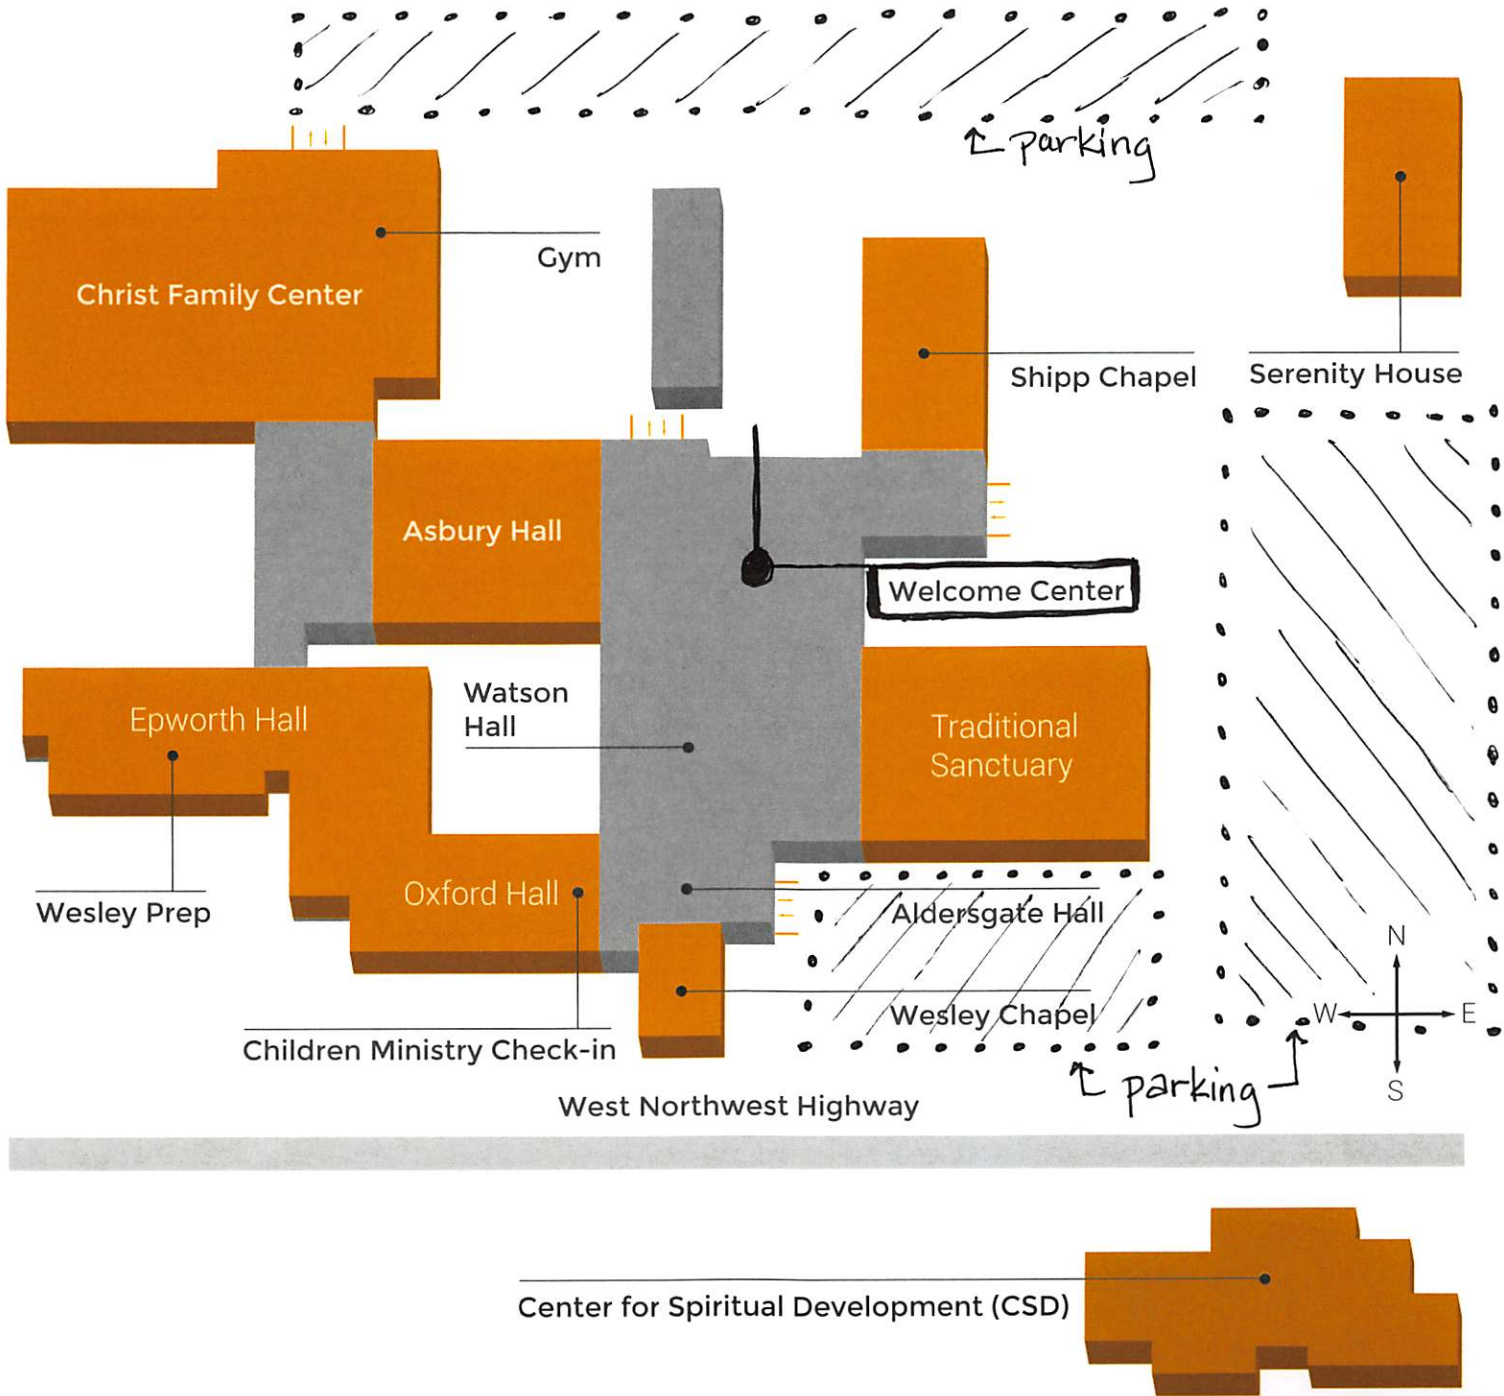

# CAMPUS MAP

## DMTA Symphonic Festival Competition

Location: Lovers Lane United Methodist Church  
9200 Inwood Road, Dallas, TX 75220

- All students should check in at the Welcome Center for their room assignments.
- Students **MUST** bring a copy of the music, with measures numbered, for the judge. **NO PHOTOCOPIES** allowed unless approved ahead of time (i.e. Sheet Music Plus, Music Notes, etc.).
- Check in at designated room 15-minutes before performing time.
- Watson Hall is the designated waiting area, with tables and chairs. **NO RUNNING OR PLAYING** in the hallways during the competition.
- **NO FOOD OR DRINKS** outside of the Watson Hall waiting area.